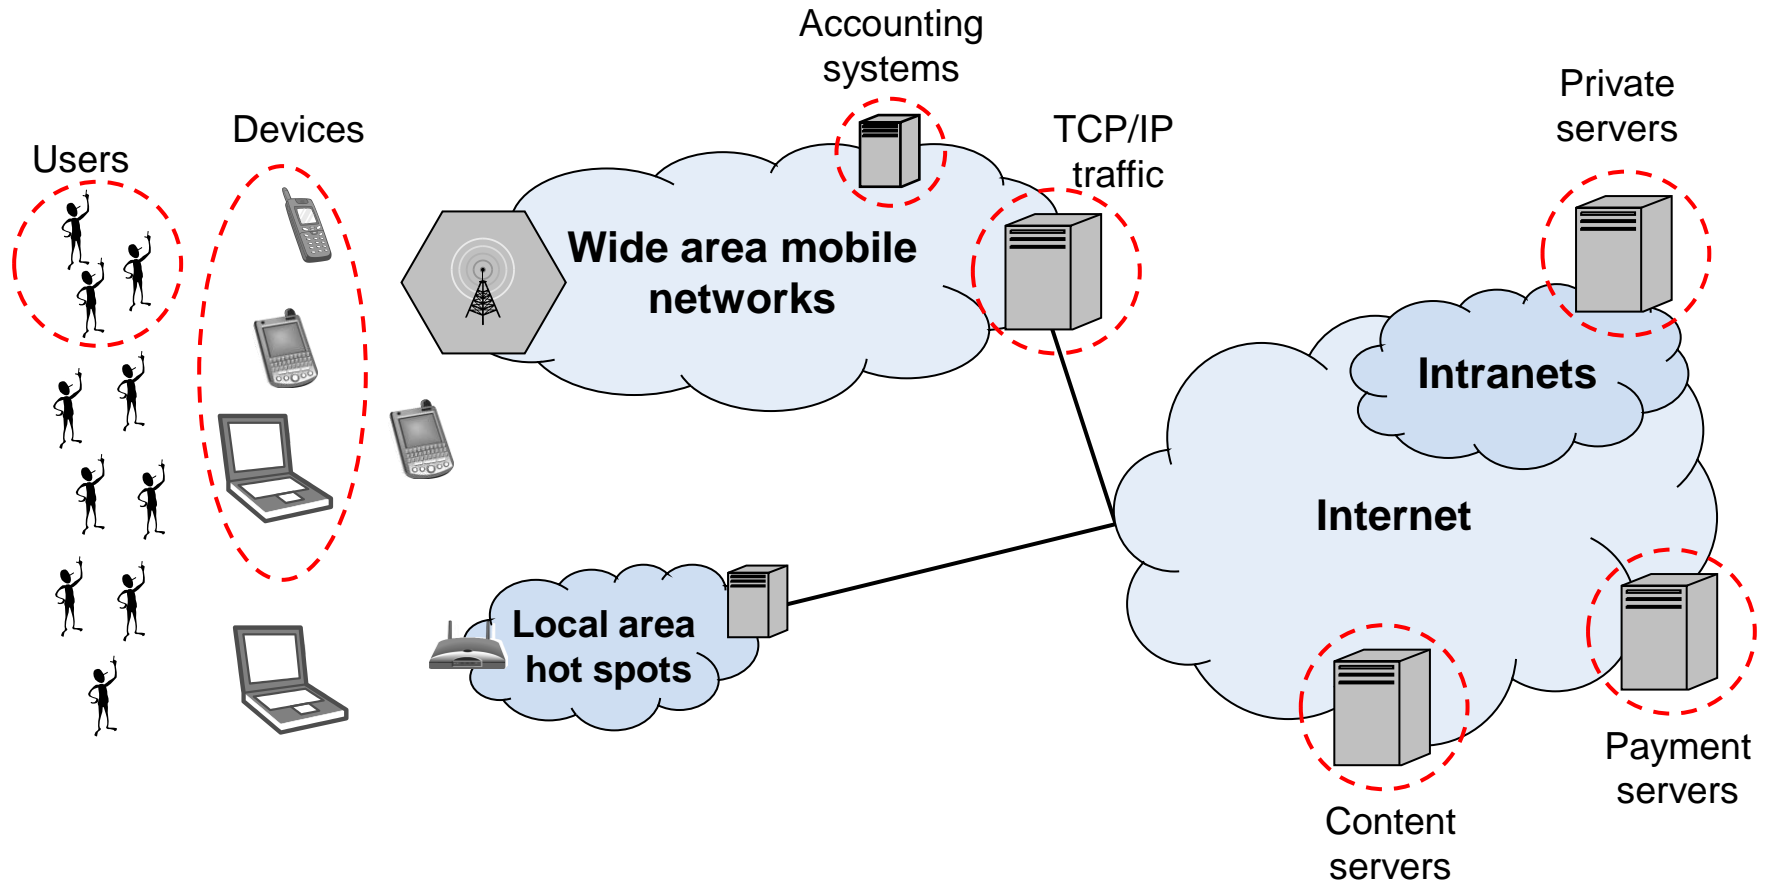

Behavioral Data Sources

Source: MoMIE project, 2013