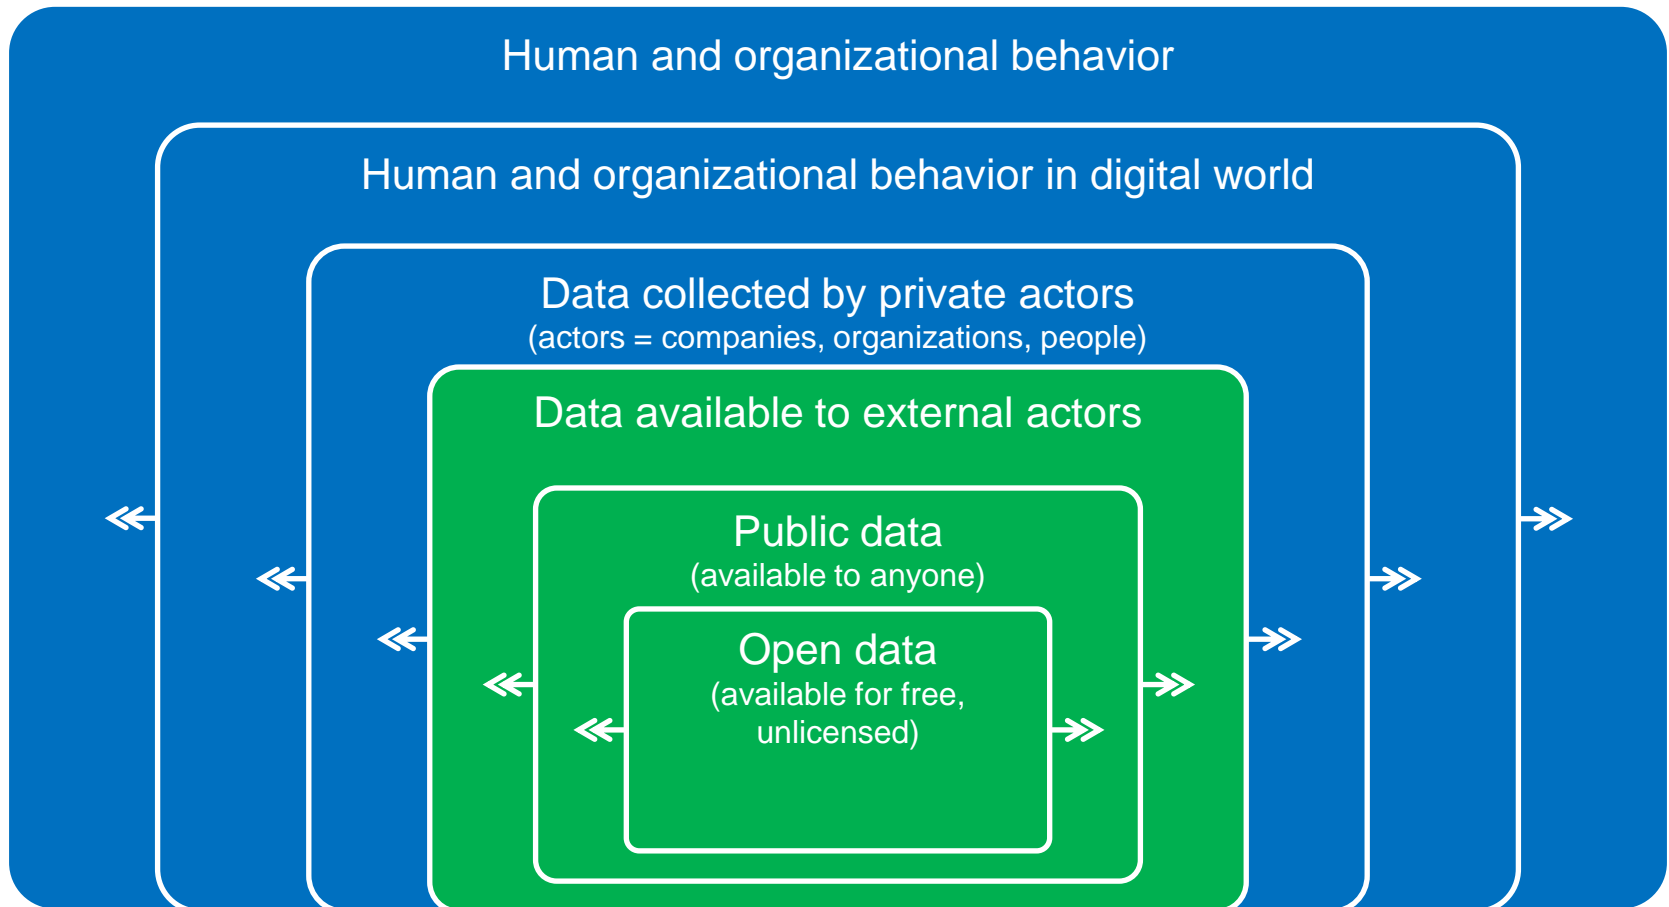

From private to public to open data

Framework for data

Source: Smura, 2012